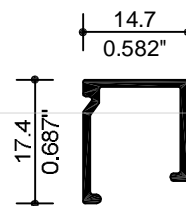

36370
JUNQUILLO