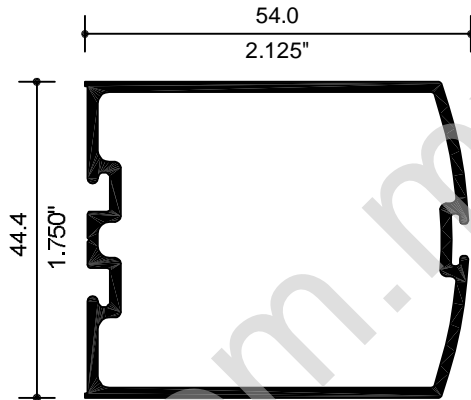

29204-69204
CERCO CHAPA