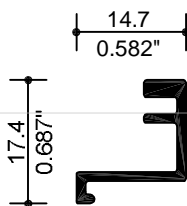

7009
JUNQUILLO